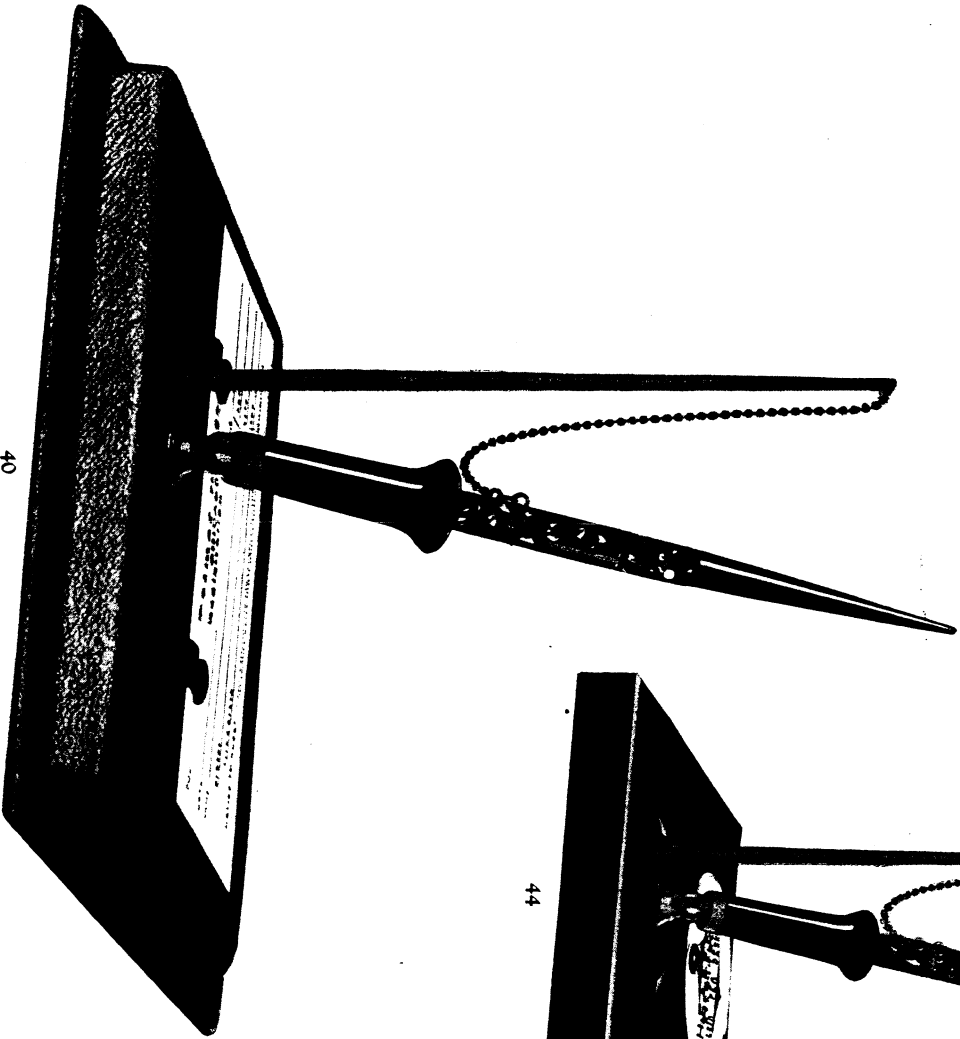

Spring and chain attachments are supplied as standard equipment on all sets. If the spring and chain attachment is not wanted, or if a long (24 inch) chain is desired the order must so specify.

The No. 40 set is designed for the hotel using the card registering system. Spring steel clips hold the register card in place and the Lifetime desk fountain-pen rests in ready writing position in the unbreakable receptacle. Base covered with pin seal black leather.

No. 40 (Pagek)—Patent. For hotels using the card registering system. Base measures 3 5/8 inches and covered with best grade black pin seal leather. Receptacle of jet black unbreakable Kadite. Complete with one jade Lifetime desk fountain-pen. See illustration. List $25.00

No. 44 (Pakya)—Single set, base of jet black Carrara glass either highly polished or satin finish, size 5 1/2 x 7 1/4 inches. Receptacle of jet black unbreakable Kadite. Space for ad measures 3 1/2 inches in diameter. Hand colored glass ad furnished. Complete with one jade Lifetime desk fountain-pen. See illustration. List $22.50

No. 45 (Panno)—Same as No. 44 except the glass disc furnished for ad is plain. List $20.00

••••• 1 1/2" •••••